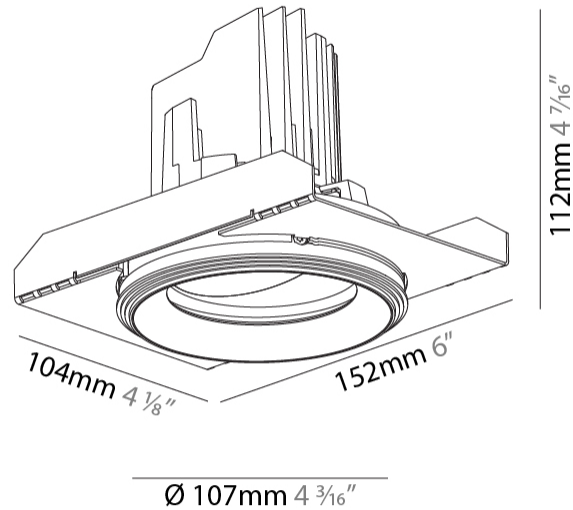

PHYSICAL

Shape: Round
Diameter (mm): 107
Diameter (in): 4 3/16
Height (mm): 112
Height (in): 4 7/16
Ceiling Thickness (mm): 10 / 12.5 / 15 / 25
Ceiling Thickness (in): 3/8 or 1/2 or 9/16 or 1
Min. Recessing Depth (mm): 130
Min. Recessing Depth (in): 5 1/8
Light Distribution: Adjustable / Downlight
Weight (kg): 0.596
Weight (lbs): 1.31
Fixture Finish: SSR / BKV / CWI / CRY / HAB / UFT / ITA / RUA / FTG / MYG / LOD / PUS / FRO / FUP / KIA / POP / BLS / SPG / MEY / GOH / GUM / CHC / COM / ABZ / JAG / OBR / MOS / ROR
Fixture Material: Aluminum Die Cast
Cut-out Measurements: Ø 111mm / 4 3/8"
Upon Request: Unique Ceiling Thickness

ELECTRICAL

Lamp Type: LED (Zhaga Standard)
Input Wattage (W): 13.2 / 16.5
Total Output Wattage (W): 12.1 / 14.7
Dimming: Tri-Mode (Non-Dimming and Phase Dimming (120Vac only) and 0-10V Dimming)
Driver Included: No
Driver Location: Recessed Housing
Driver Type: Constant Current - Universal
Driver Class: Class 2
Housing: See components
Input Voltage (V): 120 - 277
Constant Current (MA): 350

LED

Number of LEDs: 1
Color Temperature (°K): 2700 / 3000 / 3500 / 4000
Max. Delivered Lumen (lm): 850 / 950 / 1019 / 1040
Nominal Lumen (lm): 960 / 1070 / 1156 / 1180
CRI: >90 CRI
Lamp Life (hrs): 50000
Upon Request: RGB-W Tunable White Special Color Temperature Special LED

OPTICAL

Reflector: 10
Adjustability: Rotational 355°; Tilt 30°
Upon Request: Special Beam Angles

RATINGS AND CERTIFICATIONS